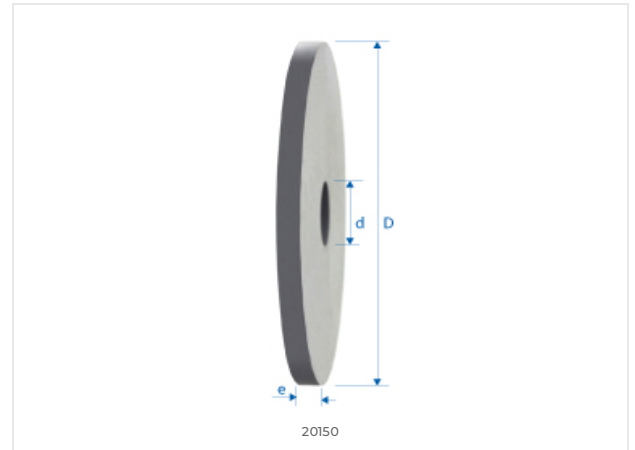

# RONDELLE-MD-HIS-BRUT-DE-FRITTAGE · SAW-BLANKS-SC-HIS-JUST-SINTERED · RONDEN-HM-HIS-ROH-GESINTERT

SWISS MADE

20150-35-8-3.8

Version 07.05.2026

35.5  
Ø D (MM)

## DIMENSIONS

### NOMINAL DIMENSIONS

D (0 / -0.01)	35.5 mm
d (h5)	7.7 mm
L	-
l1	-
l3	-
d3	-
R	-
e	3.8 mm
Z	-
Chamfer K	-
w° collision	-

E-SHOP / EZI CUT  
eskenazi.ch/eshop/20150-35-8-3.8

© 2026 Eskenazi SA — Carouge, Genève  
All rights reserved